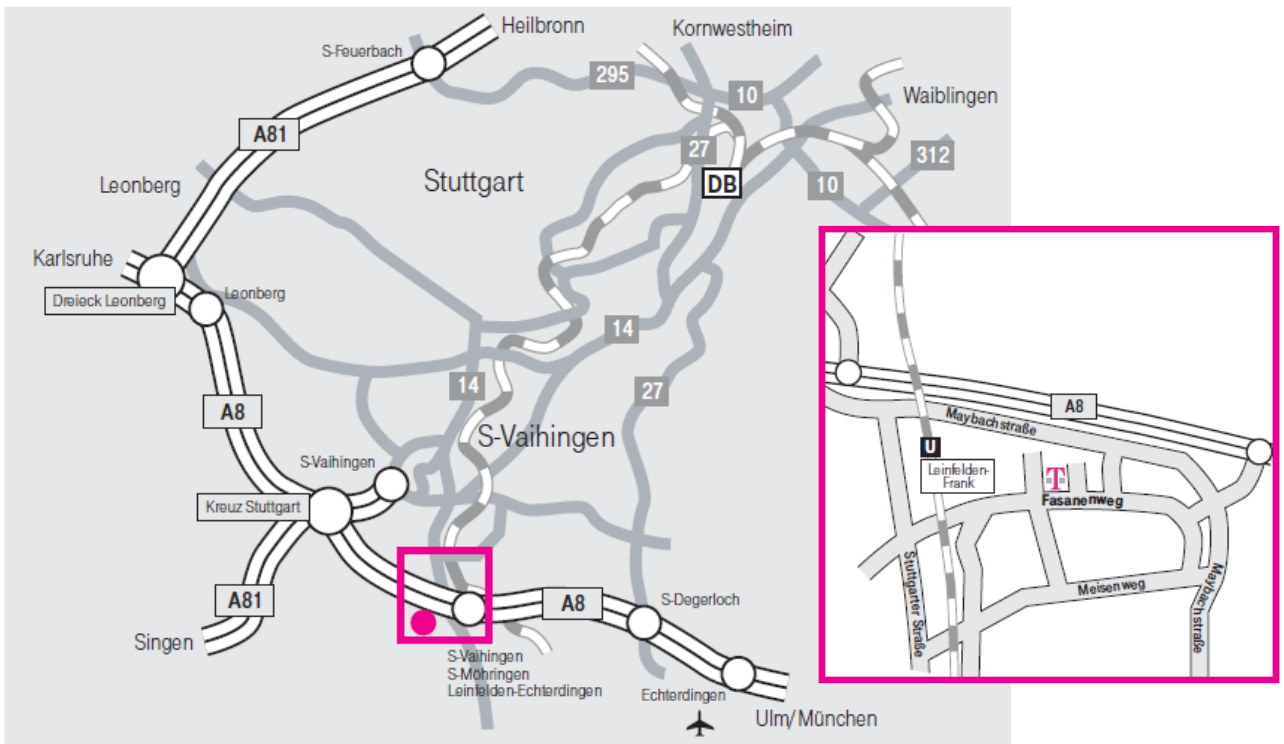

Roadmap

T-Systems International,
Leinfelden Echterdingen

Your roadmap to advice, planning and unbeatable service.

By public Transport

From the airport, take the S2 or S3 light railroad to Bahnhof Leinfelden; from there, it's a 500 m walk to our building at Fasanenweg.

Instead of walking, take the U5 city railroad, alighting at Leinfelden-Frank; from there, it's a 100 m walk to Fasanenweg.

From Stuttgart main station (Hauptbahnhof), take the U5 city railroad toward Leinfelden, alighting at Leinfelden-Frank; from there, it's a 100 m walk to Fasanenweg

By Car

Approaching on the A8 from the direction of München, take the Stuttgart-Möhringen/S-Vaihingen/LE-Leinfelden exit, turning left at the traffic lights and crossing the freeway bridge (you are currently on Maybachstraße); driving past the ARAL gas station, at the first intersection turn right into Fasanenweg.

Approaching on the A8 from the direction of Heilbronn/Karlsruhe/Singen, take the Leinfelden-Echterdingen/S-Möhringen/S-Vaihingen exit, getting into the middle lane toward LE-Leinfelden; crossing the intersection at the traffic lights, keep straight into Fasanenweg.